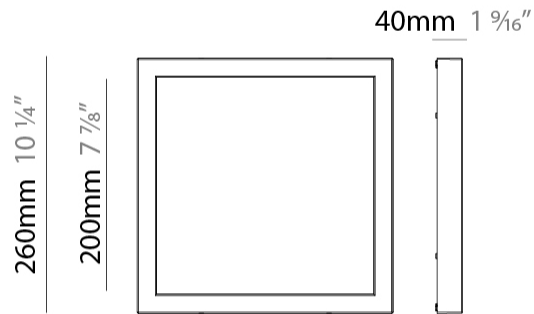

1. To build a product code in our configurator select the specify button on the base model # product page
2. To build a manual product code on this datasheet choose from the options listed below in blue font and add the suffix to the base model #

GENERAL

Series: PIX
Brand: Platek
Division: Exterior
Mounting Type: Surface
Mounting Location: Wall / Ceiling
Subcategory: Downlight

PHYSICAL

Shape: Square
Length (mm): 260
Length (in): 10 1/4
Width (mm): 260
Width (in): 10 1/4
Height (mm): 40
Height (in): 1 9/16
Light Distribution: Direct
Weight (kg): 2
Weight (lbs): 4.41
Screws: No visible screws
Diffuser: Painted extra clear glass
Fixture Finish: [BLK](#) / [WHI](#) / [GRY](#) / [COR](#) / [ANT](#) / [BRZ](#)
Fixture Material: Aluminum Die Cast

ELECTRICAL

Lamp Type: LED
Input Wattage (W): 13.5
Total Output Wattage (W): 8.9
Dimming: Non-Dimmable
Driver Included: No
Driver Location: Remote
Driver Type: Constant Current - Universal
Driver Class: Class 2
Input Voltage (V): 120 - 277
Constant Current (MA): 500
Upon Request: (See components [IP65 or higher enclosures to be supplied by others]) Remote: 0-10Vdc dimming

LED

Color Temperature (°K): [3000](#) / [4000](#)
Max. Delivered Lumen (lm): 620 / 645
Nominal Lumen (lm): 875 / 910
CRI: >80 CRI
Lamp Life (hrs): 60000

OPTICAL

Optic°: Diffused

RATINGS AND CERTIFICATIONS

Certified By: Certified for North American Standards
IP rating: IP65
IK Rating: IK07
Bug Rating: B0 U0 G0
Upon Request: Dark Sky Certification