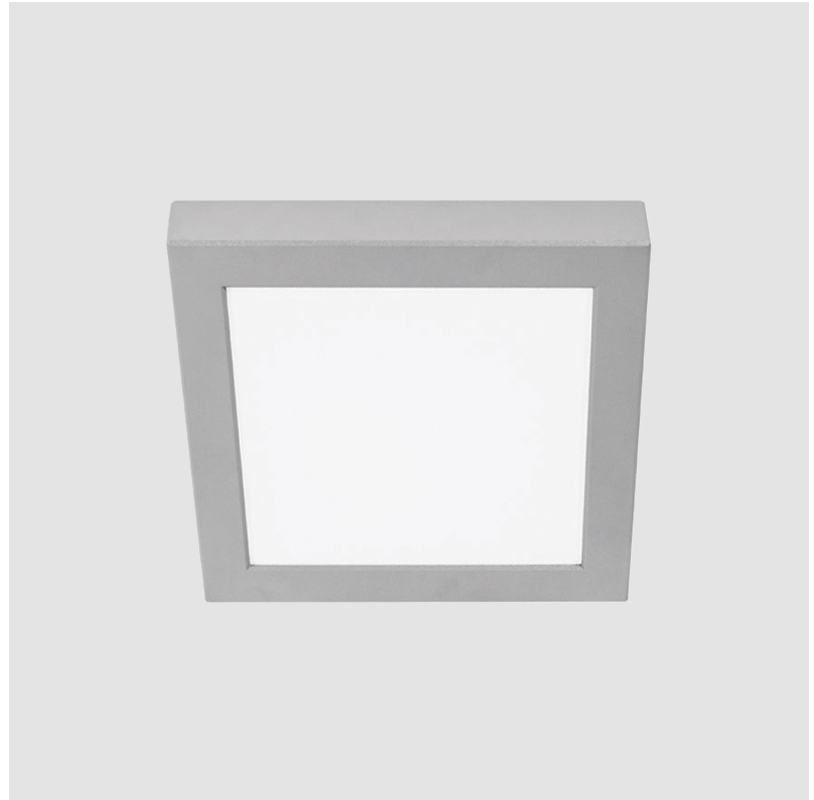

1. To build a product code in our configurator select the specify button on the base model # product page
2. To build a manual product code on this datasheet choose from the options listed below in blue font and add the suffix to the base model #

GENERAL

Series: PIX
Brand: Platek
Division: Exterior
Mounting Type: Surface
Mounting Location: Wall / Ceiling
Subcategory: Downlight

PHYSICAL

Shape: Square
Length (mm): 260
Length (in): 10 1/4
Width (mm): 260
Width (in): 10 1/4
Height (mm): 40
Height (in): 1 9/16
Light Distribution: Direct
Weight (kg): 2
Weight (lbs): 4.41
Screws: No visible screws
Diffuser: Painted extra clear glass
Fixture Finish: [BLK](#) / [WHI](#) / [GRY](#) / [COR](#) / [ANT](#) / [BRZ](#)
Fixture Material: Aluminum Die Cast

ELECTRICAL

Lamp Type: LED
Input Wattage (W): 13.5
Total Output Wattage (W): 8.9
Dimming: Non-Dimmable
Driver Included: No
Driver Location: Remote
Driver Type: Constant Current - Universal
Driver Class: Class 2
Input Voltage (V): 120 - 277
Constant Current (MA): 500
Upon Request: (See components [IP65 or higher enclosures to be supplied by others]) Remote: 0-10Vdc dimming

LED

Color Temperature (°K): [3000](#) / [4000](#)
Max. Delivered Lumen (lm): 620 / 645
Nominal Lumen (lm): 875 / 910
CRI: >80 CRI
Lamp Life (hrs): 60000

OPTICAL

Optic°: Diffused

RATINGS AND CERTIFICATIONS

Certified By: Certified for North American Standards
IP rating: IP65
IK Rating: IK07
Bug Rating: B0 U0 G0
Upon Request: Dark Sky Certification